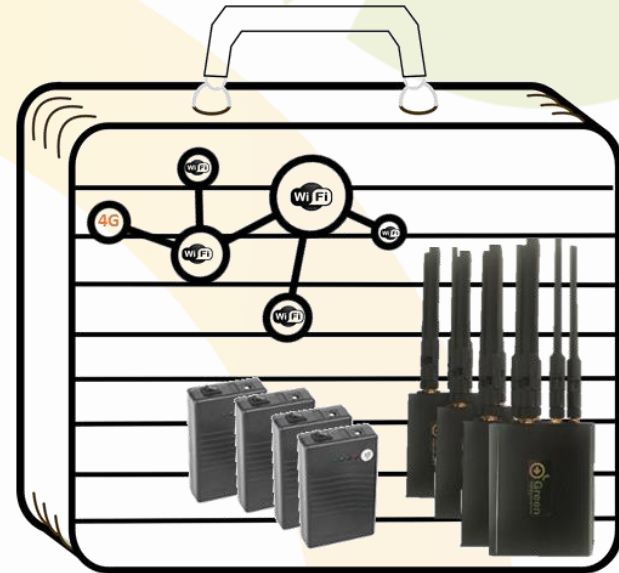

Mobile Network By Green Communications

<http://www.green-communications.fr>

Solution: Green PI Mobile Network

Portable suitcase including:

- A set of Indoor YOI to create a Green PI network
- One YOI - 4G/LTE to connect Green PI to 4G networks
- A set of batteries of 4.4Ah for 9h autonomy of the system
- Embedded applications and services (Voice and video over IP, Chat, Storage, Web) for autonomous work

The Low Power YOI - Generic

The Low Power YOI - 4G/LTE

Use Cases: LTE Network Extension

Example in a tunnel: <https://youtu.be/2feJpTlSz7k>

Contact:

86, Rue de Paris

91400 Orsay - France

contact@green-communications.fr