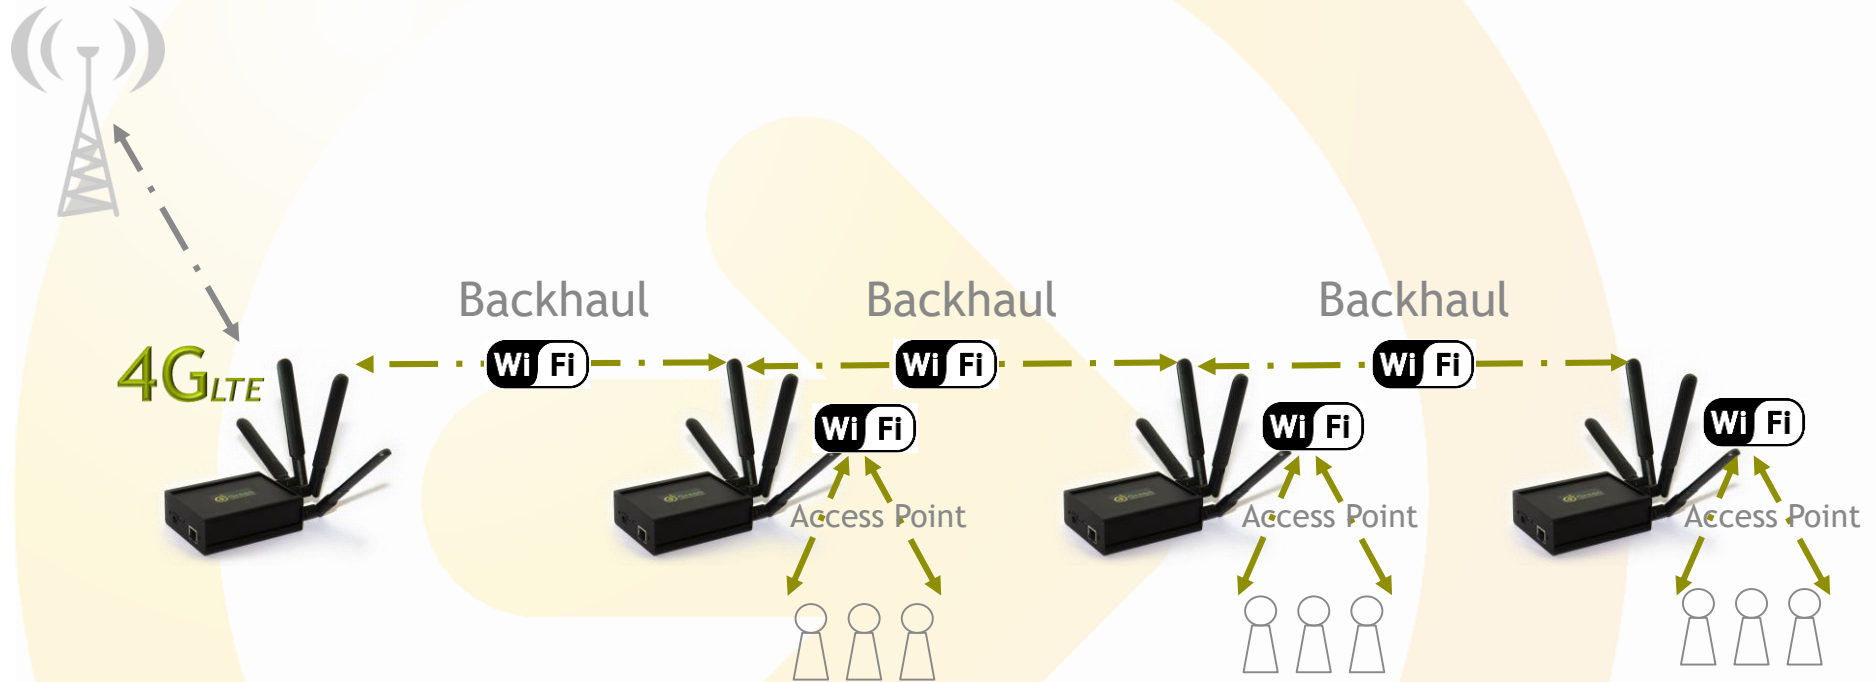

Mobile Network By Green Communications

<http://www.green-communications.fr>

Solution: Green PI Mobile Network

Portable suitcase including:

- A set of Indoor YOI to create a Green PI network
- One YOI - 4G/LTE to connect Green PI to 4G networks
- A set of batteries of 4.4Ah for 9h autonomy of the system
- Embedded applications and services (Voice and video over IP, Chat, Storage, Web) for autonomous work

The Low Power YOI - Generic

The Low Power YOI - 4G/LTE

Use Cases: LTE Network Extension

Example in a tunnel: <https://youtu.be/2feJpTlSz7k>

Contact:

86, Rue de Paris

91400 Orsay - France

contact@green-communications.fr