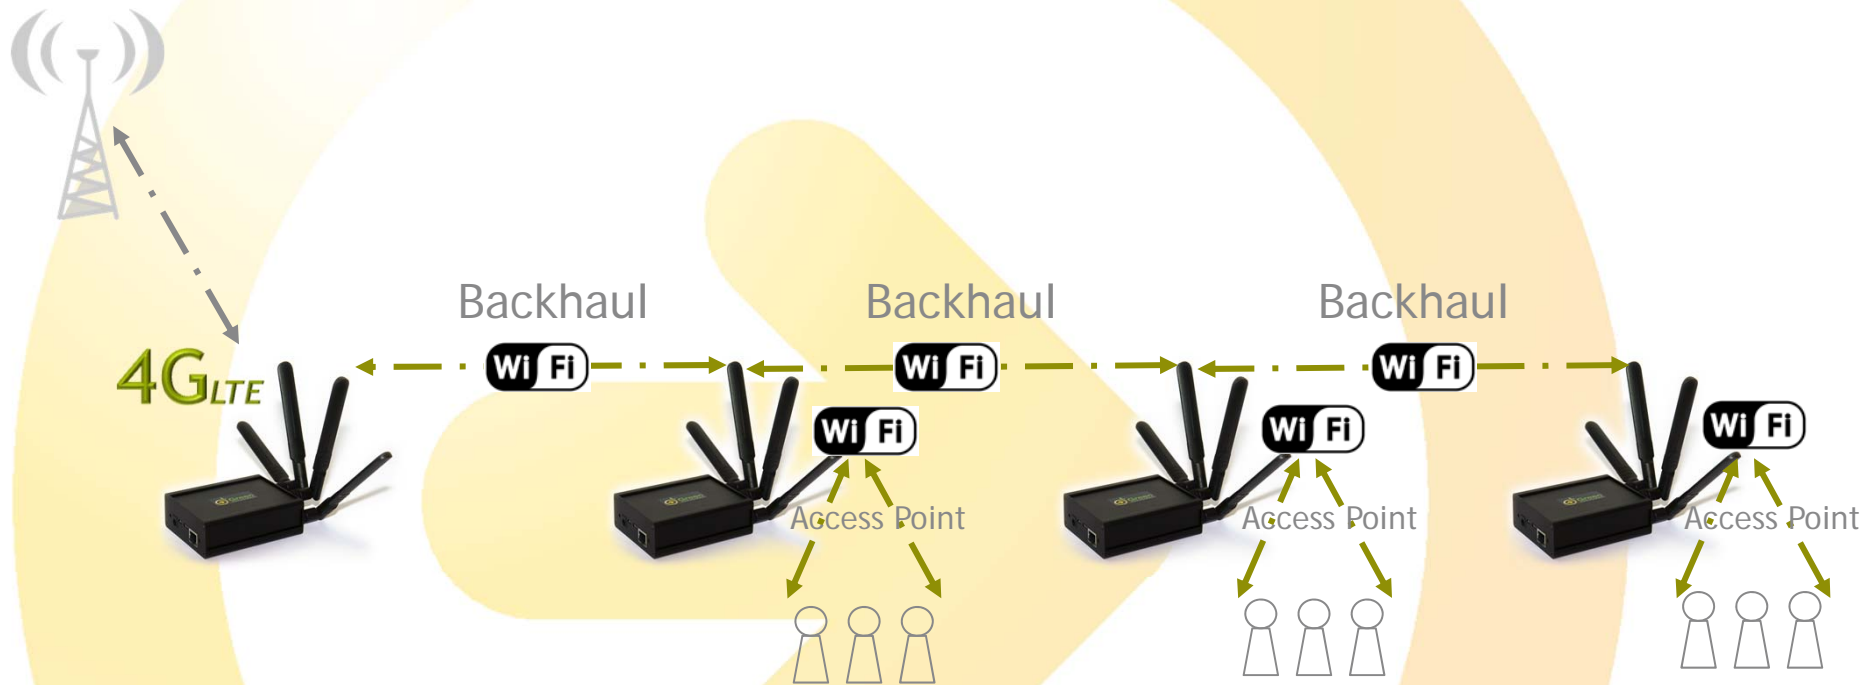

Mobile Network By Green Communications

<http://www.green-communications.fr>

Solution: Green PI Mobile Network

Portable suitcase including:

- A set of Indoor YOI to create a Green PI network
- One YOI - 4G/LTE to connect Green PI to 4G networks
- A set of batteries of 10Ah for 20hours autonomy of the system
- Embedded applications and services (Voice and video over IP, Chat, Storage, Web) for autonomous work

The Low Power YOI - Generic

The Low Power YOI - 4G/LTE

Use Cases: LTE Network Extension

Example in a tunnel: <https://youtu.be/2feJpTISz7k>

Contact:

contact@green-communications.fr

<http://www.green-communications.fr>