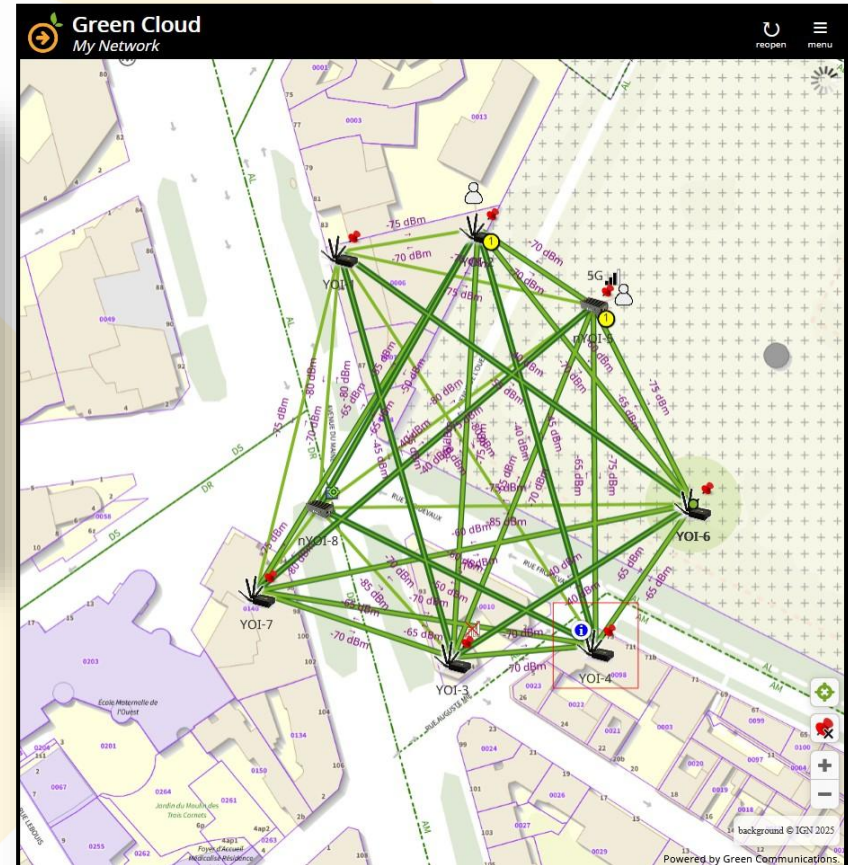

# Visualization - Location

## MY NETWORK

Embedded and distributed service for network and clients visualization and location.