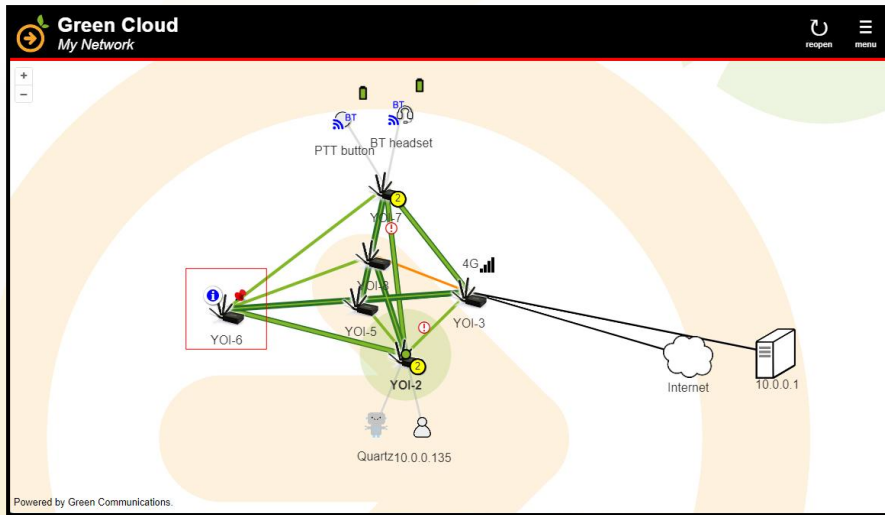

## THE EDGE SERVICES

The Green Cloud hosts applications and services close to the user and of the data source such as: a push to talk and a chat application, a geo-location service and a file sharing system, among others.

Edge services are always available, even when there is no gateway in the network. They provide better quality and privacy as local data stays local and is processed at source.

**OPEN:** The Green Cloud is open and can easily integrate third-parties' applications and services.

# Visualization - Location

## MY NETWORK

Embedded and distributed service for network and clients visualization and location.