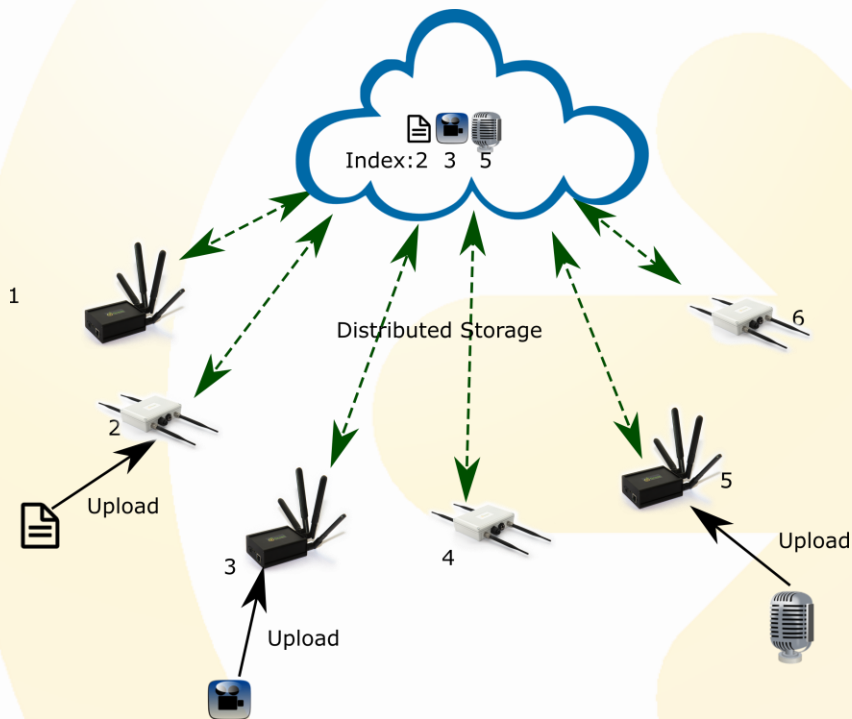

File Sharing

STORAGE

Embedded and distributed file sharing system.

Storage synchronizes files and stores lists of transactions using blockchain technics. One can browse Storage's transaction database using the Storage Log application.