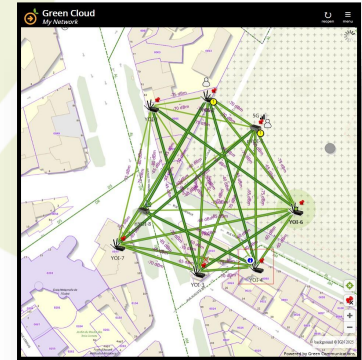

GREENSOFT

Software suite to create an Internet of Edges on customer hardware.

GreenSoft enables your hardware to connect directly and wirelessly with nearby edge devices, share resources, and access edge-based digital services without relying on existing infrastructure or a central server.

Edge-based services included: voice and text communication, file sharing, network visualization, user geo-location, blockchain, multicast, and more.

EDGE DEVICES

Ready-to-Use Edge Devices Equipped with GreenSoft Technology.

GreenSoft is being used by French Armed Forces

WiFi 6e ≈ 4.5 W 315 g Quad Core nYOI	WiFi 6e 5G ≈ 8 W 480 g Quad Core nYOI with 5G modem

Interfaces

- WiFi 6e
- 5G
- WiFi 6
- 4G
- WiFi 4
- Ethernet

Optional Features

- GPS
- Bluetooth
- Battery
- Accessories